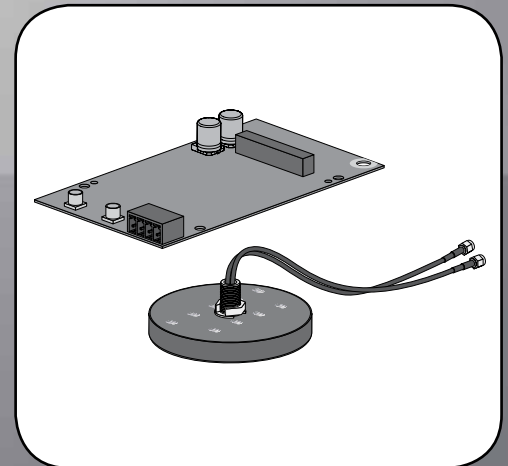

# SMA CELLULAR LTE MODEM KIT

CELLMODKIT-US-10

## Perfect alignment

- Designed for integration with Power+ Solution
- Mounts within Sunny Boy inverter for environmental protection
- Wirelessly transmits data to Sunny Portal

## SMA CELLULAR LTE MODEM KIT

Simple and effective data transmission

The SMA Cellular LTE Modem Kit allows for direct data transmission between the Sunny Boy inverter to the cloud based Sunny Portal via a cellular network as an alternative to data transmission via Ethernet or WLAN. The SMA Cellular LTE Modem Kit transmits solar production data up to four times per day to Sunny Portal. The SMA Cellular LTE Modem Kit includes a 5 year prepaid data plan, which can be extended upon request.\*